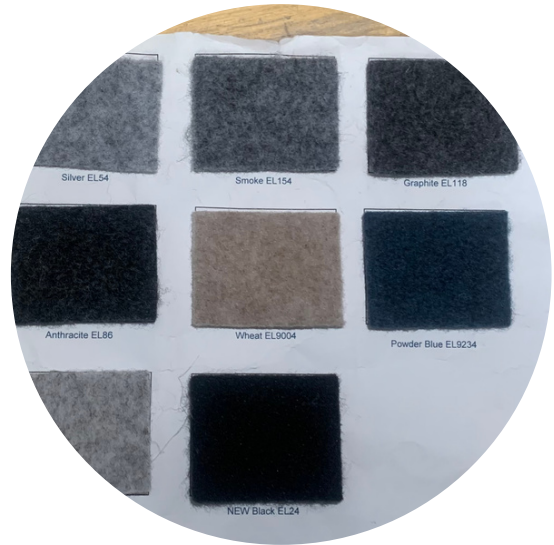

Sound deaden, insulate, carpet line

SWB : £1,459.00

LWB : £1,559.00