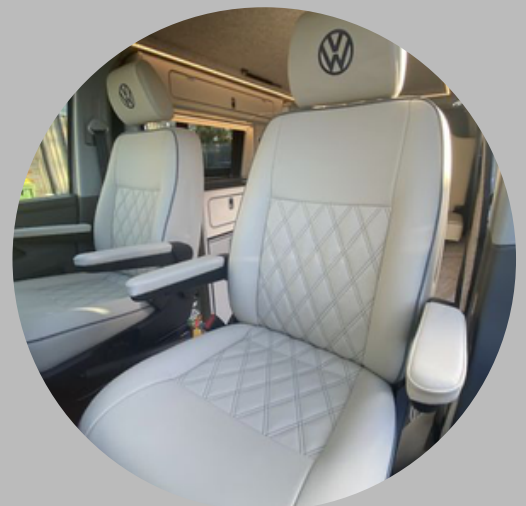

1200mm R&R bed : £2,750.00

1300mm R&R bed : £2,900.00

1500mm R&R bed :£3,100.00

All fitting costs for a bed on rails is : £380.00

Front seat upholstery :

Re-upholster 2 x single front seats : £1,230.00

Re-upholster the drivers seat and a double passenger seat : £1,330.00