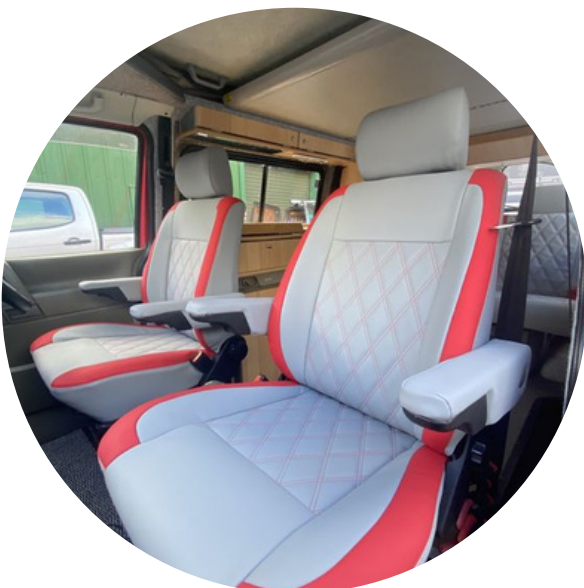

# Upholstery Options

All our R&R beds and front seats are upholstered in valencia high grade leatherette or fabric to suit your conversion. We use high grade 90mm foam.

There is a wide range of colour choices and designs to pick from to create the perfect interior for your camper.