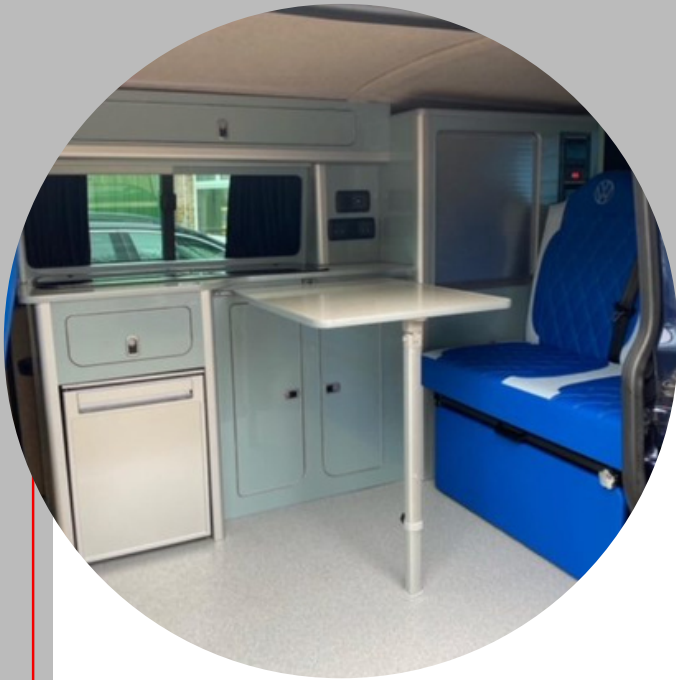

THE DUB HUT

KITCHEN UNITS AND PODS

SWB

LWB

All our kitchen units are cut on our CNC machine and are built in house.

We make kitchens for both SWB and LWB vans.

All our full kitchens come with overhead lockers, a splash back, a worktop, a table, a wardrobe section and cupboards for storage.

We build the kitchen unit to accommodate the size of bed that you would like.

You can still have a full kitchen with a 3/4 bed, a 1120mm bed, and a 1300mm bed.

The bigger bed that you have the slimmer the kitchen will be!