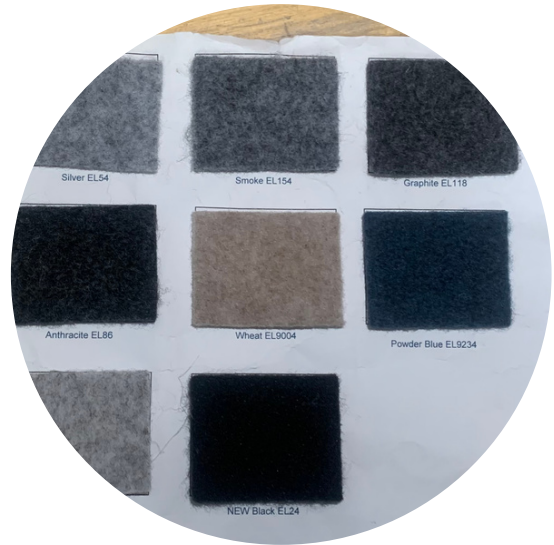

Canvas in your choice of colour - there are 20 different colour options !

Upgraded to a fully scenic canvas

Full bedding system (we can also offer to supply a pop top mattress for an additional £135.00)

5 year guarantee

Sound deaden, insulate, carpet line

SWB : £1,459.00

LWB : £1,559.00

We fully sound deaden using dodo sheets, we then use thermoliner and then the fluff insulation is installed.

We carpet line the van in your choice of colour and carpet the panels separately and install them afterwards.